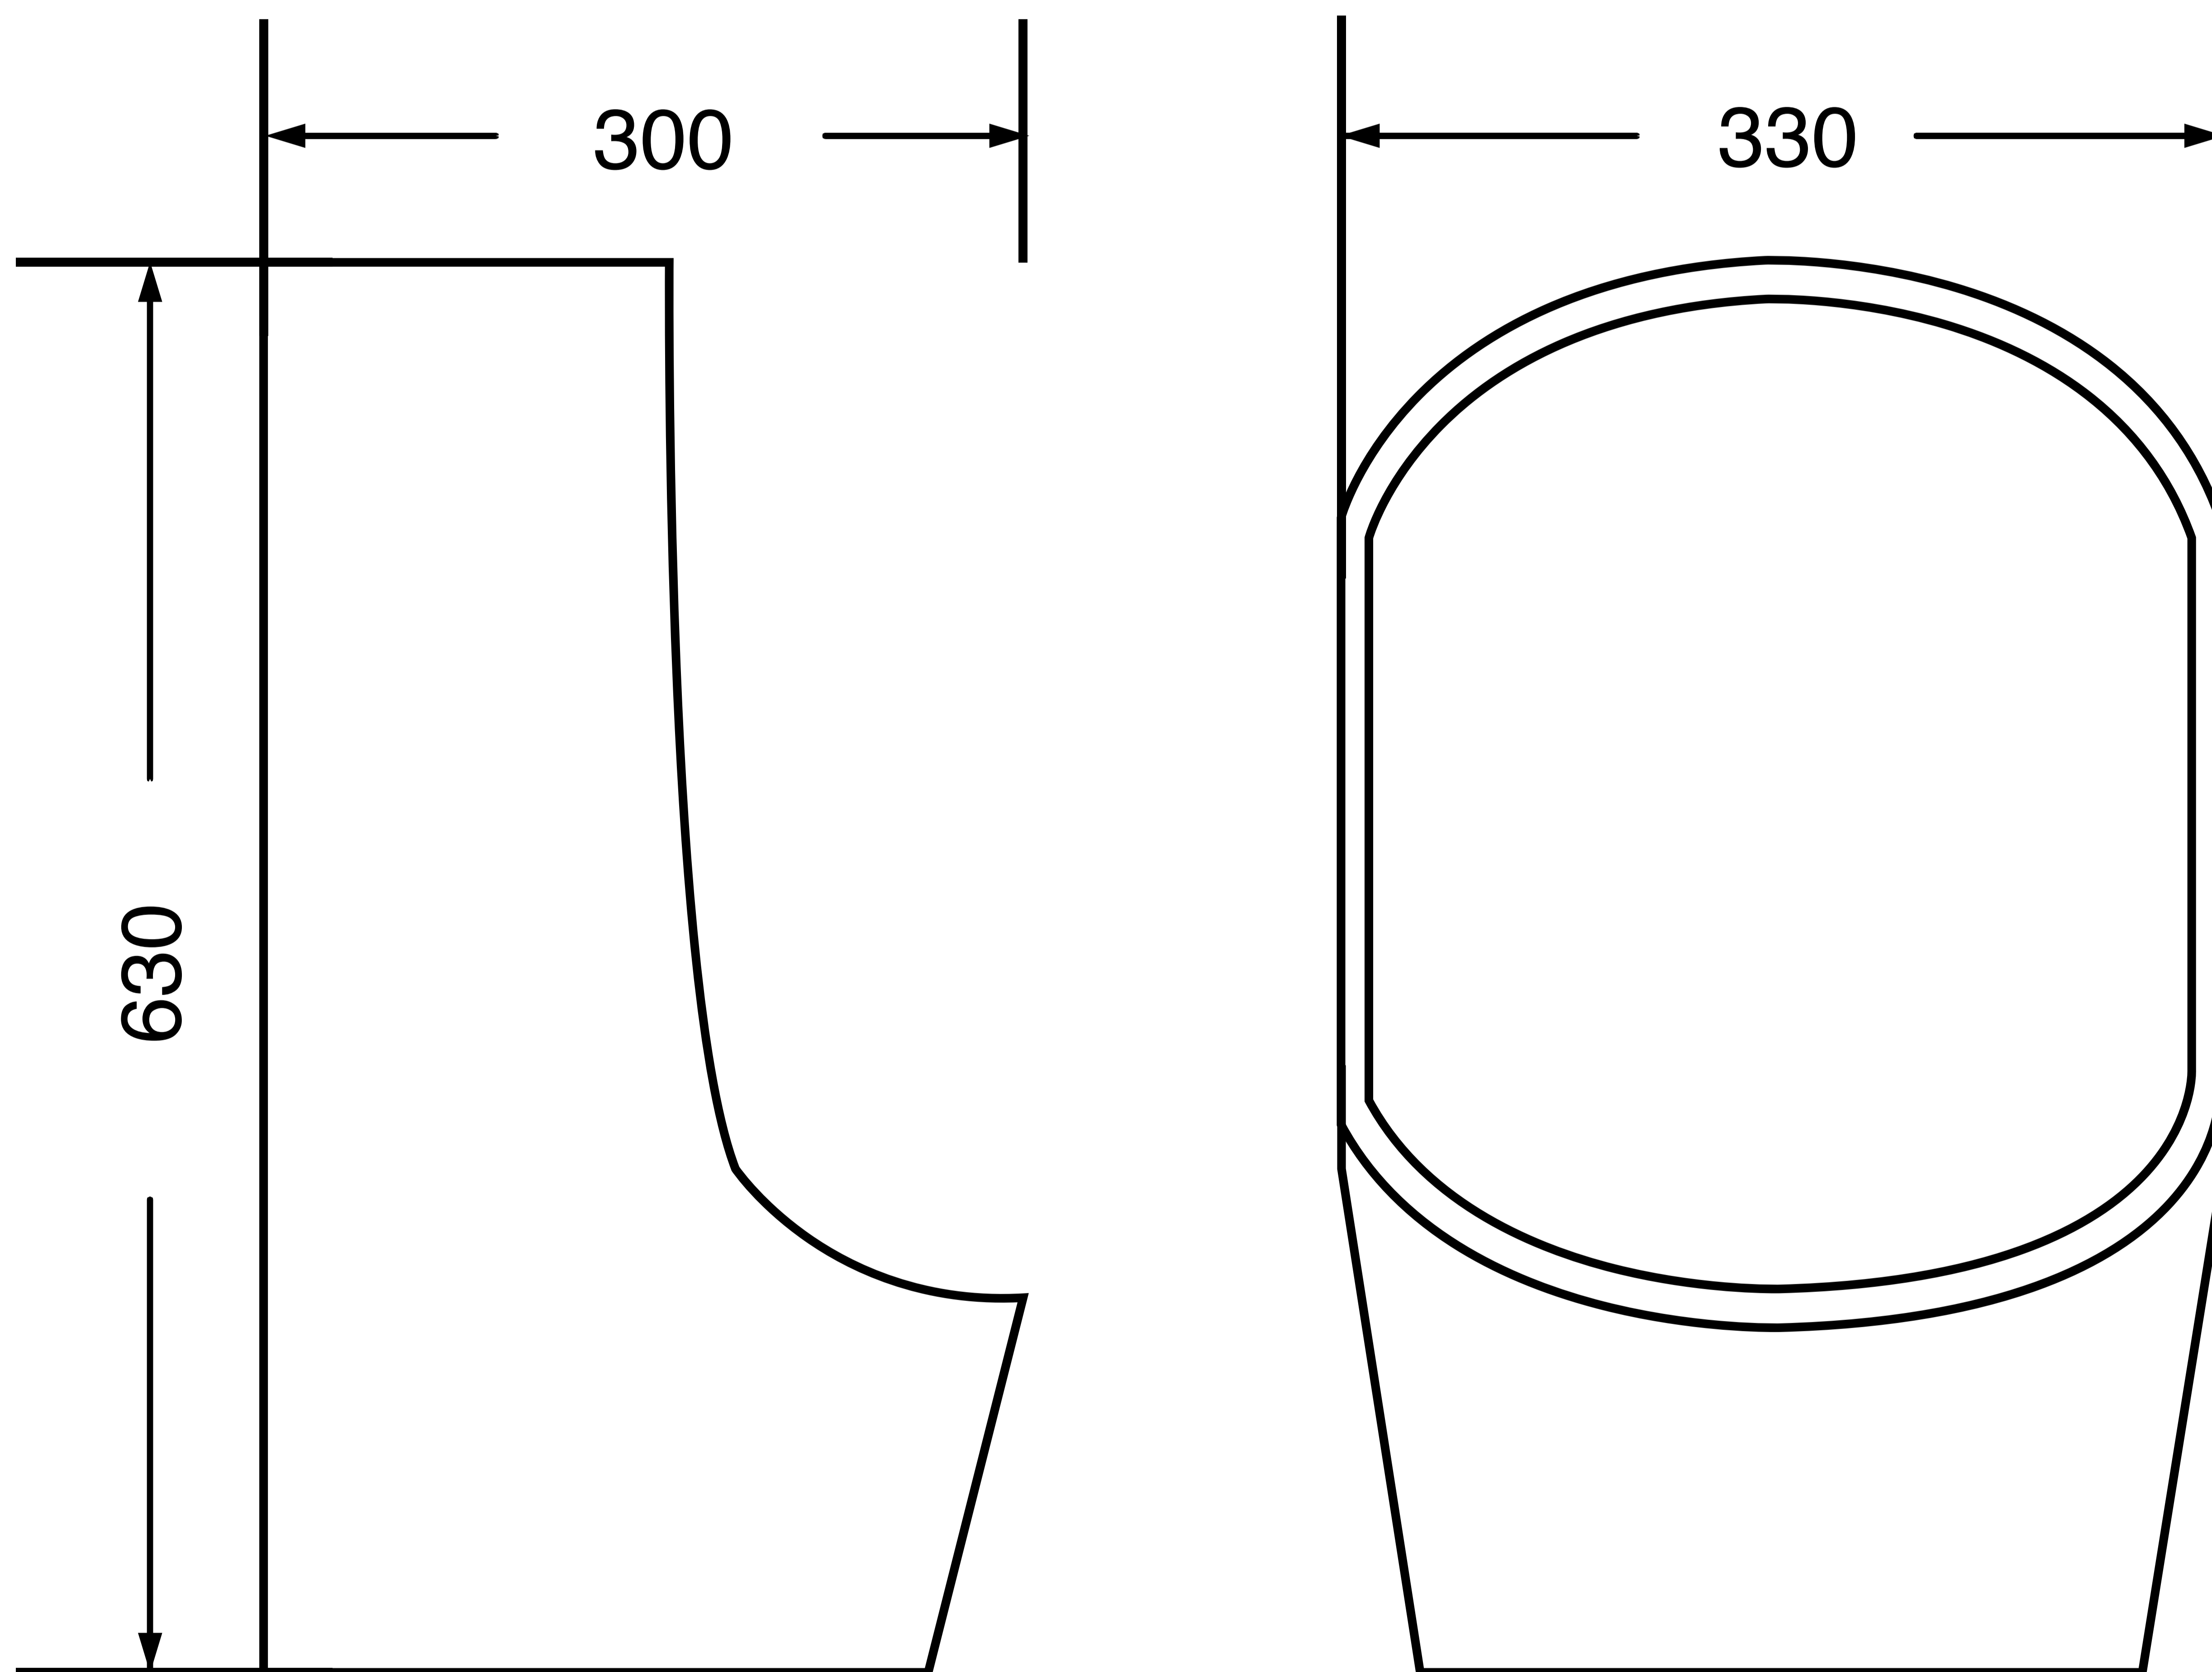

Top Inlet

Product Code : **1548**

Technical Drawing

All dimension are in **mm**